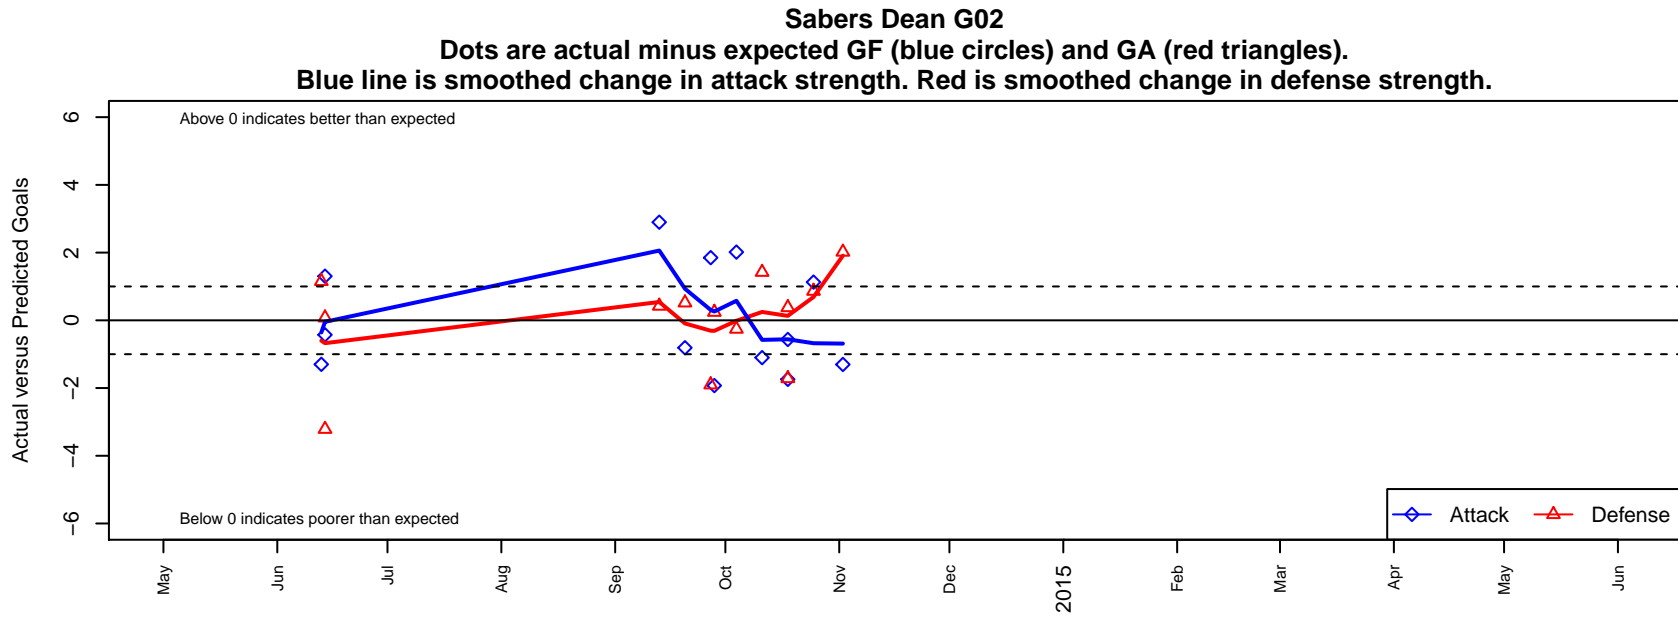

Sabers Dean G02

Sabers
Spokane, WA
G02 total strength=227
attack=0.22 defense=0.09
fall league = PSPL-Inland Div 2 U12

alt names used:
Sabers – Collins
IEYSA Sabers FC G02 Dean

Venues played:
2014 Olivia Chaffin GU12
2014 PSPL-Inland Div 2 U12

**attack and defense variance (black dot)
relative to other teams
and top 10 in region**

**attack and defense rating
relative to others at age
and all opponents in last 13 months**

Performance relative to 13 month average